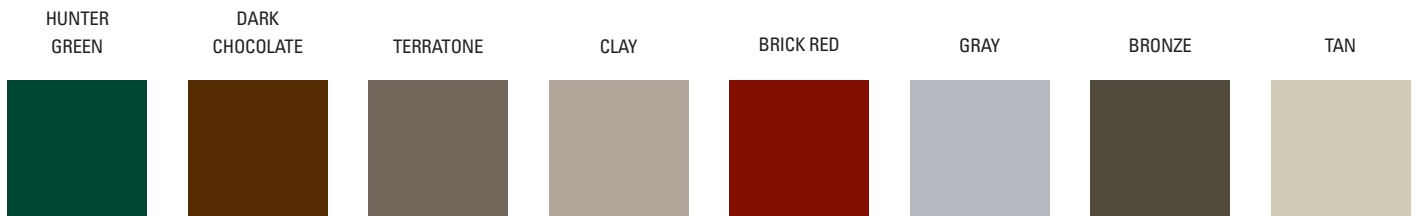

Our popular and beautiful
EXTERIOR PAINT COLORS
are now available on these
New Construction products:

Also available on:

Series 450
(INCLUDING 455, 460, 465, 451 & 461)

Series 150
(INCLUDING 160, 151 & 161)

Series 130
(INCLUDING ALL FOUR FRAME TYPES)

Series 3000 DOUBLE HUNG
(Including Picture Windows and 2 & 3-Lite Sliders)

Series 8000 DOUBLE HUNG
(Including Picture Windows and 2 & 3-Lite Sliders)

Casement & Awning
REPLACEMENT AND NEW CONSTRUCTION

Series 312 & 332
SLIDING PATIO DOORS

Painted Colors Available*

Color options can now be purchased via WindowWizard with single or double hung, slider and picture window products. Available on white interior windows only, and the grid options are limited to 5/8" contoured or Simulated Divided Lite (SDL).